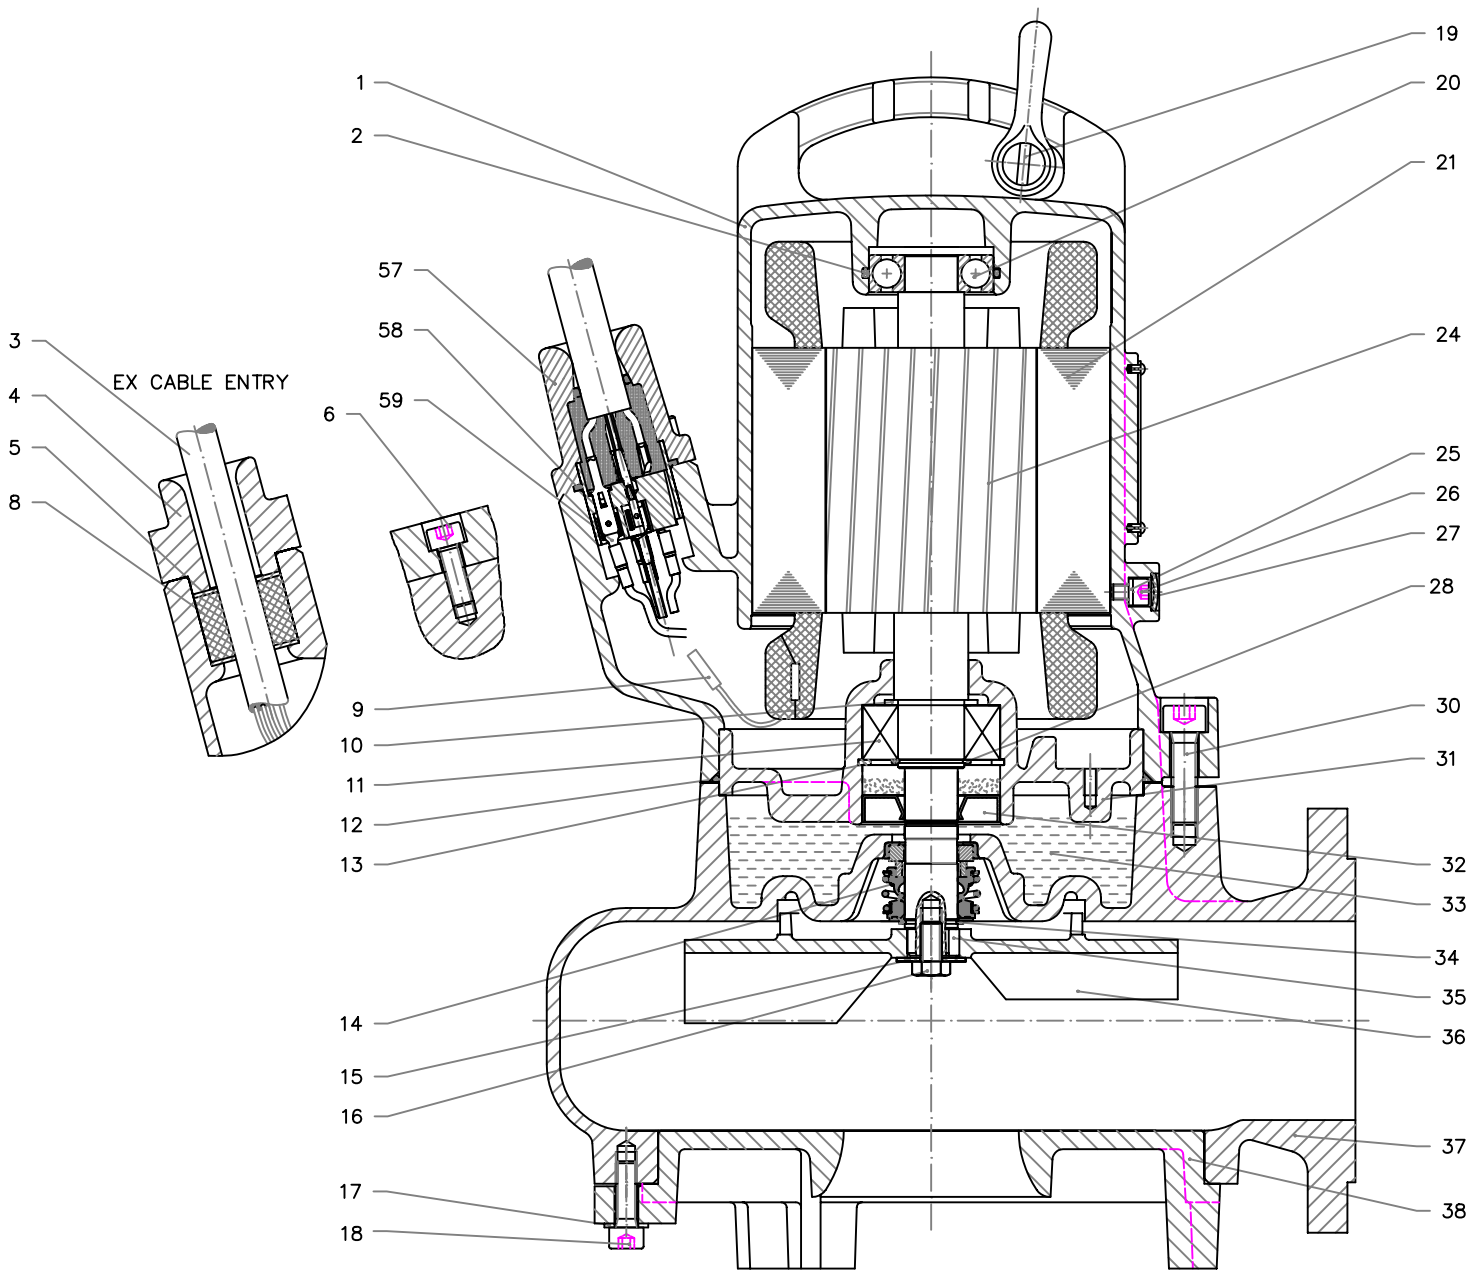

EX CABLE ENTRY

DI (OPTIONAL)
Std. Euro/USA

2nd Mech. seal

DI (OPTIONAL)
EX EECS

DI (OPTIONAL)
FM

OIL SCREW

EARTH CONNECTION