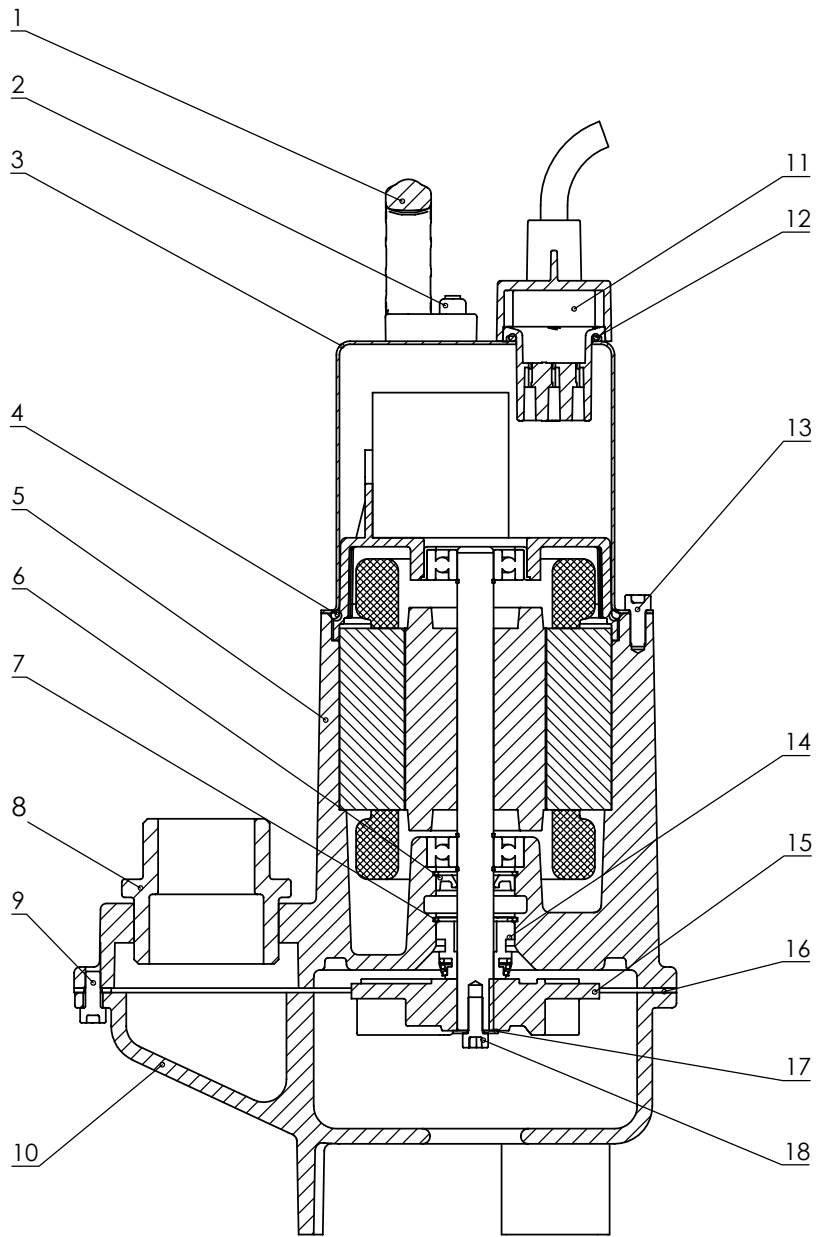

KS Option

SANIMAX VERSION

KS BRACKET MUST BE
POSITIONED AS LOW AS POSSIBLE

SULZER

SPARE PARTS LIST/ERSATZTEILLISTE
LIST DE PIÉCES DE RECHANGE
MF 334

AN-S 13.335 -04

CAD CODE:L:/ANS13335
DATE/NAME: B.McDonald/19.12.01
Product Center: IEM
Technical changes reserved
Änderungen vorbehalten
Sous réserve de modification