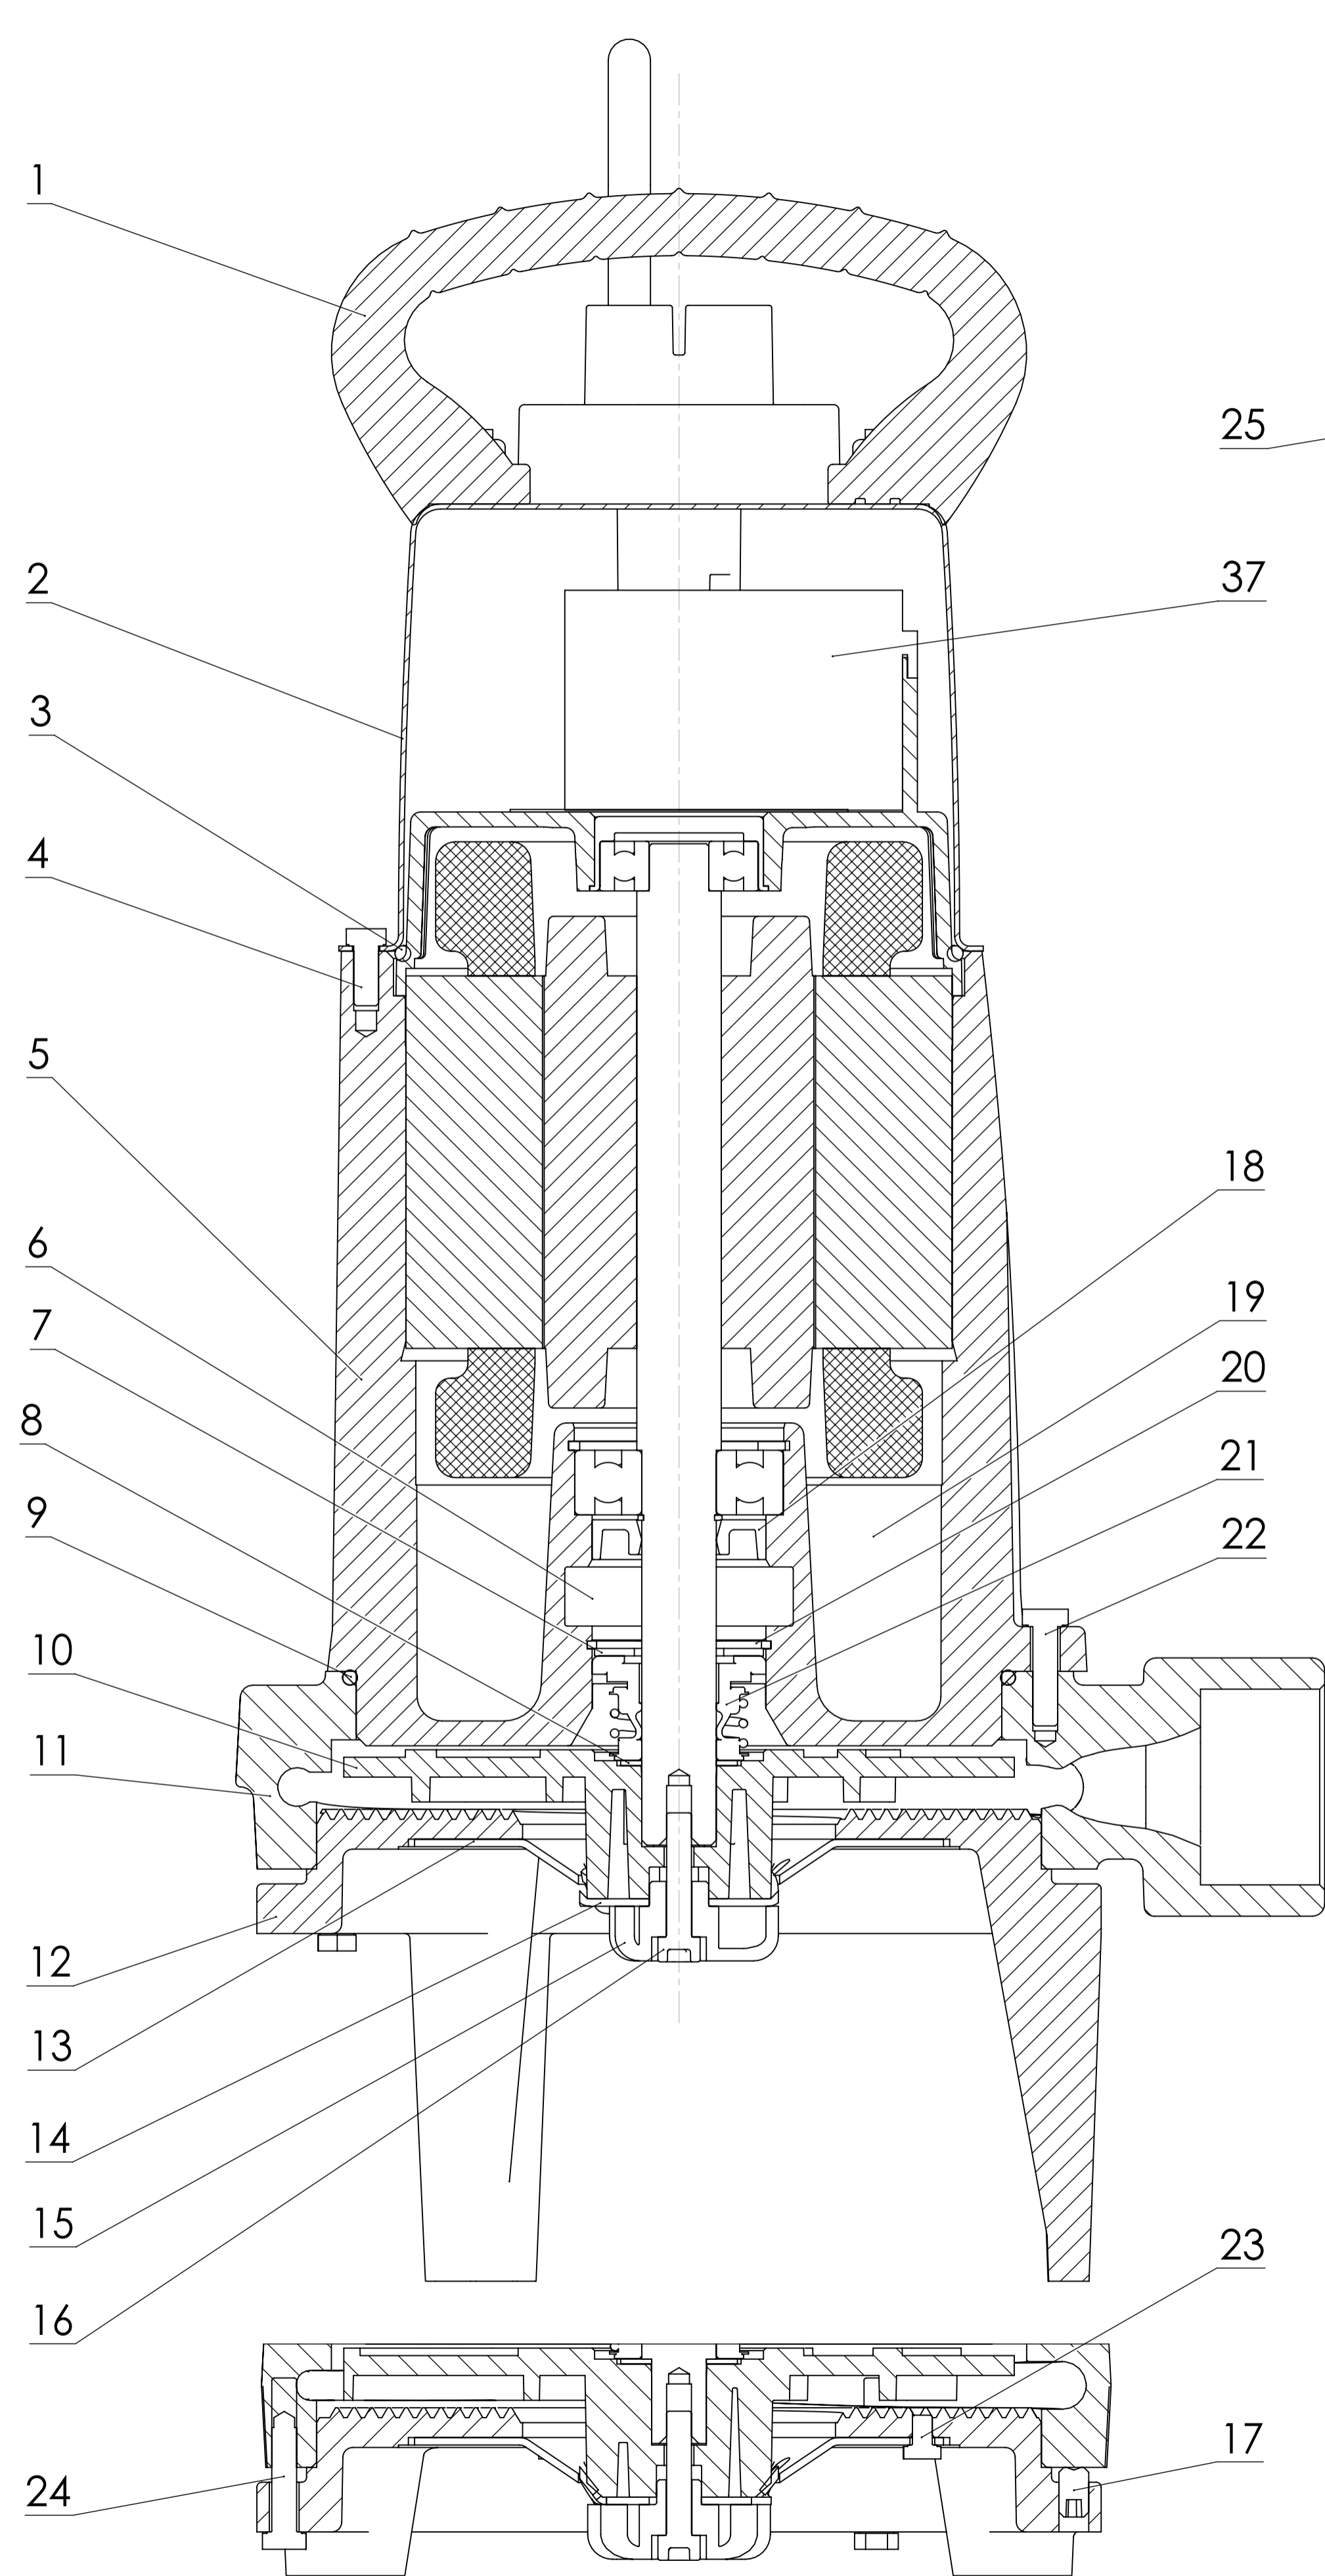

OIL FILL (Mech. Seal)

OIL FILL (Motor)

KS OPTION