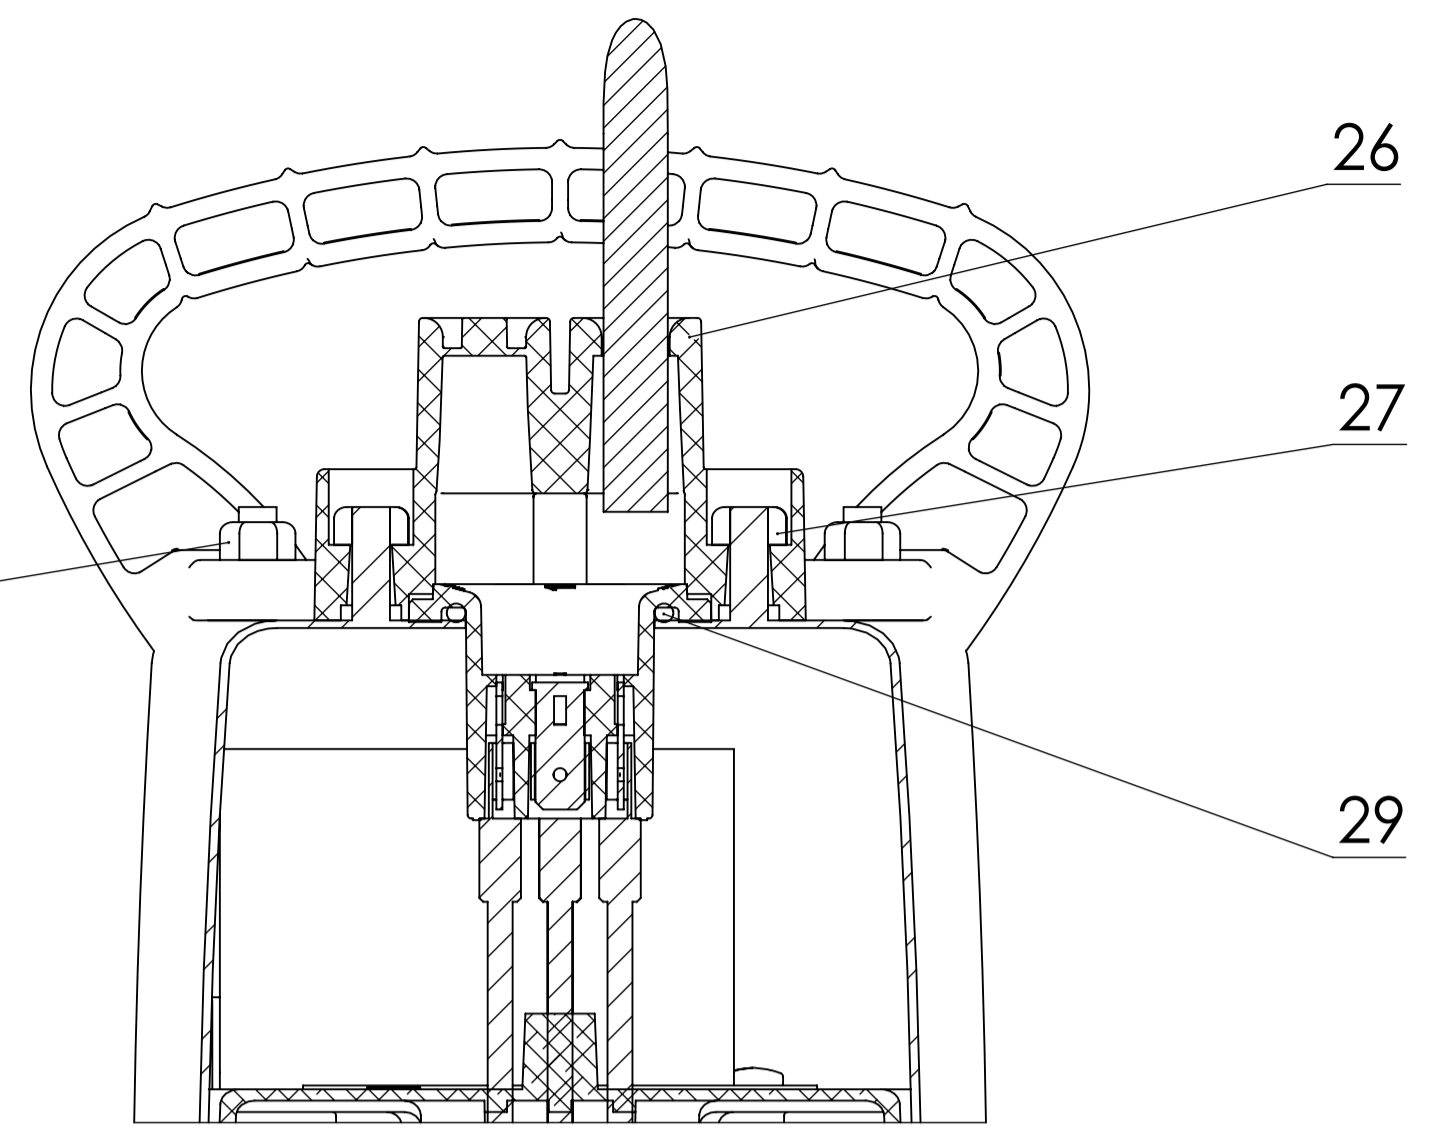

OIL FILL (Mech. Seal)

OIL FILL (Motor)

KS OPTION